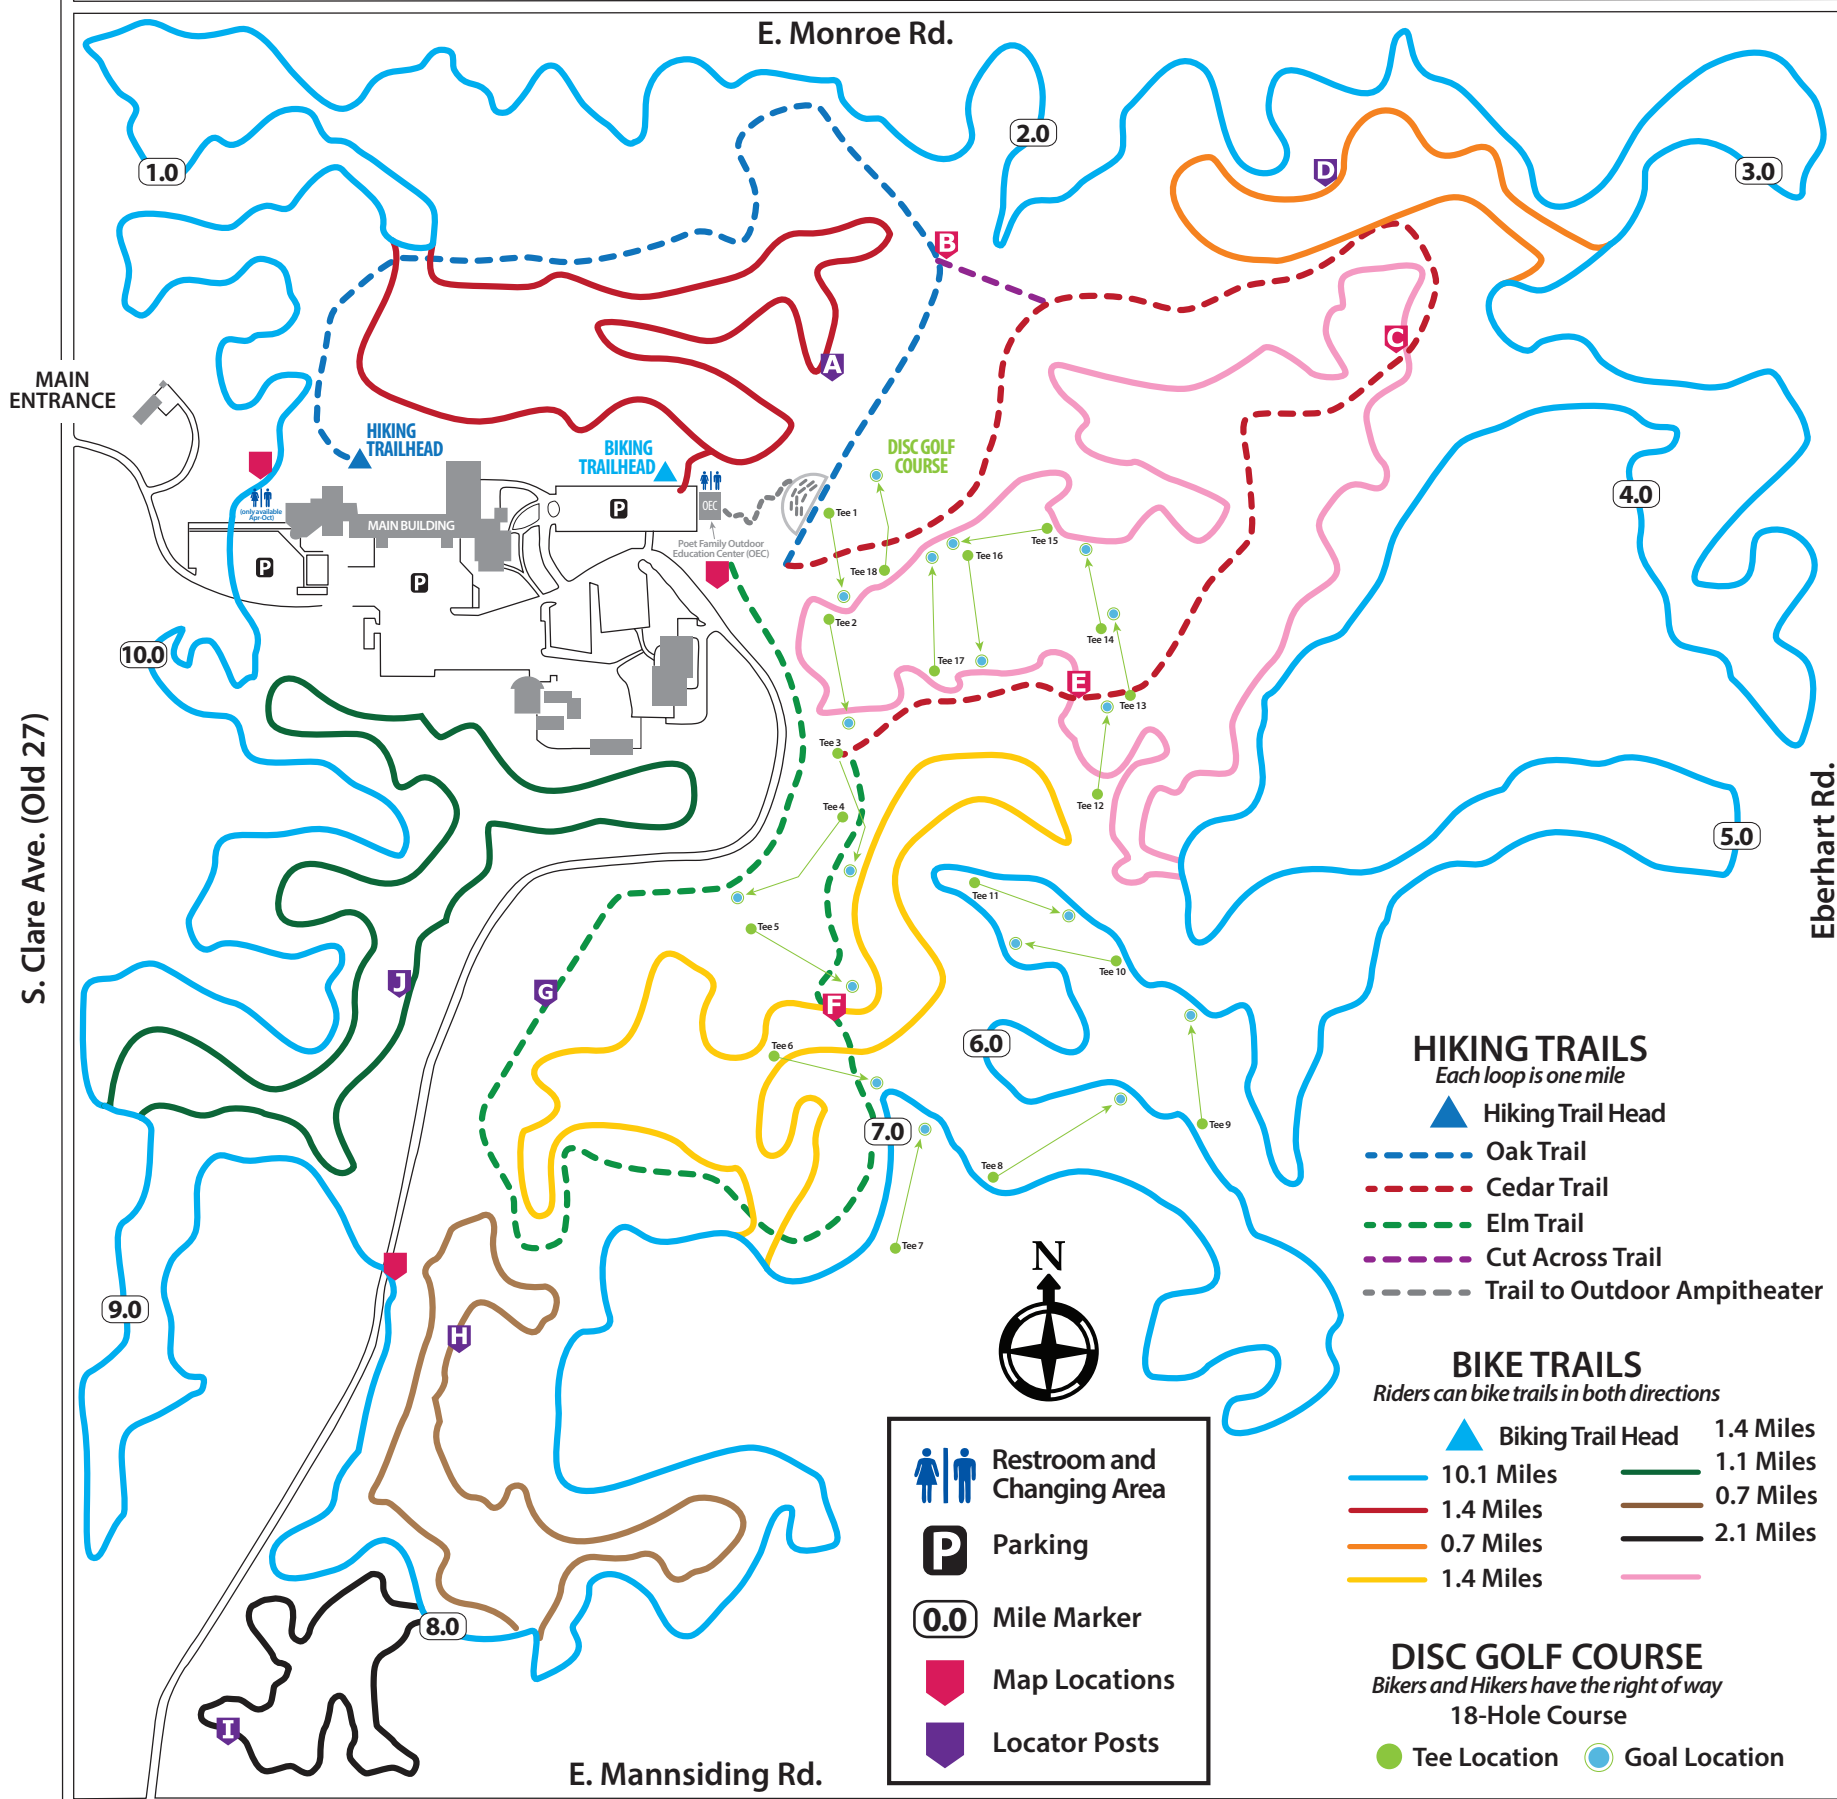

Harrison Campus Trail Map - Hiking Trails/Biking Trails /Disc Golf Course Combined Map

(Updated as of September 2020)