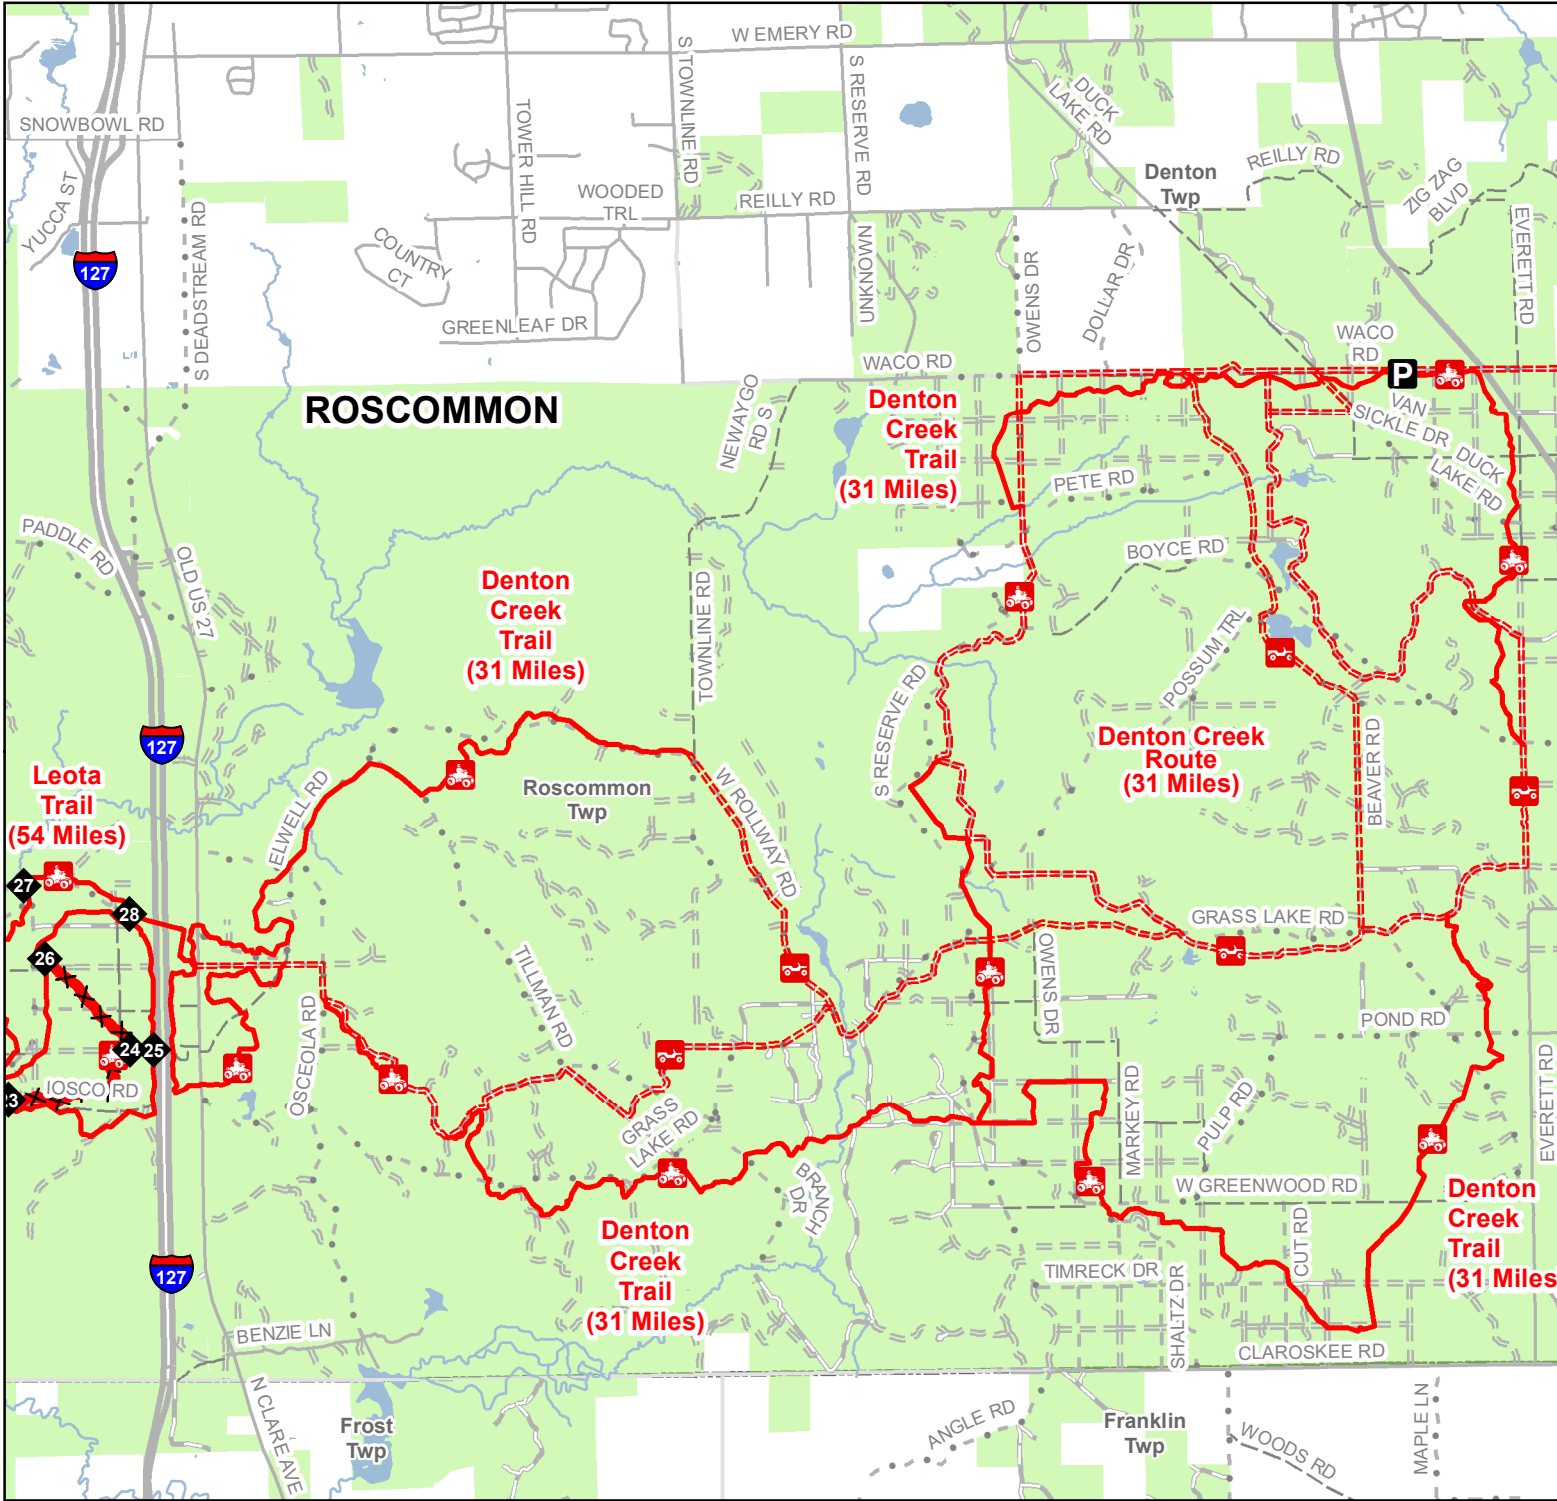

Denton Creek Trail & Route West

Roscommon County, Michigan

ADVISORY: Trails and Routes have two-way traffic.
DISCLAIMER: Trails shown on this map are an approximate representation of the trail system at the time of publication and may not reflect current ground conditions.
STAY ON SIGNED TRAILS ONLY!

- Parking Lot
- ORV Route
- ORV Trail
- ORV Route Closed Due to Impassable Washouts
- ORV Route – ORVs of all sizes including off-road motorcycles. ORV license and trail permit required unless licensed by the Secretary of State.

- ORV Trail – ORVs 50 inches in width or less including off-road motorcycles. ORV license and trail permit required.
- Forest Road
- DNR - Forest Access Route
- Federal / State Highway
- Federal / State / County - Paved Road
- Federal / State - Dirt/Gravel Road
- County - Gravel Road
- County - Dirt Road (Seasonal)
- DNR - Forest Access Route

- Lakes and Rivers
- State Forest Land
- Township
- County Boundary